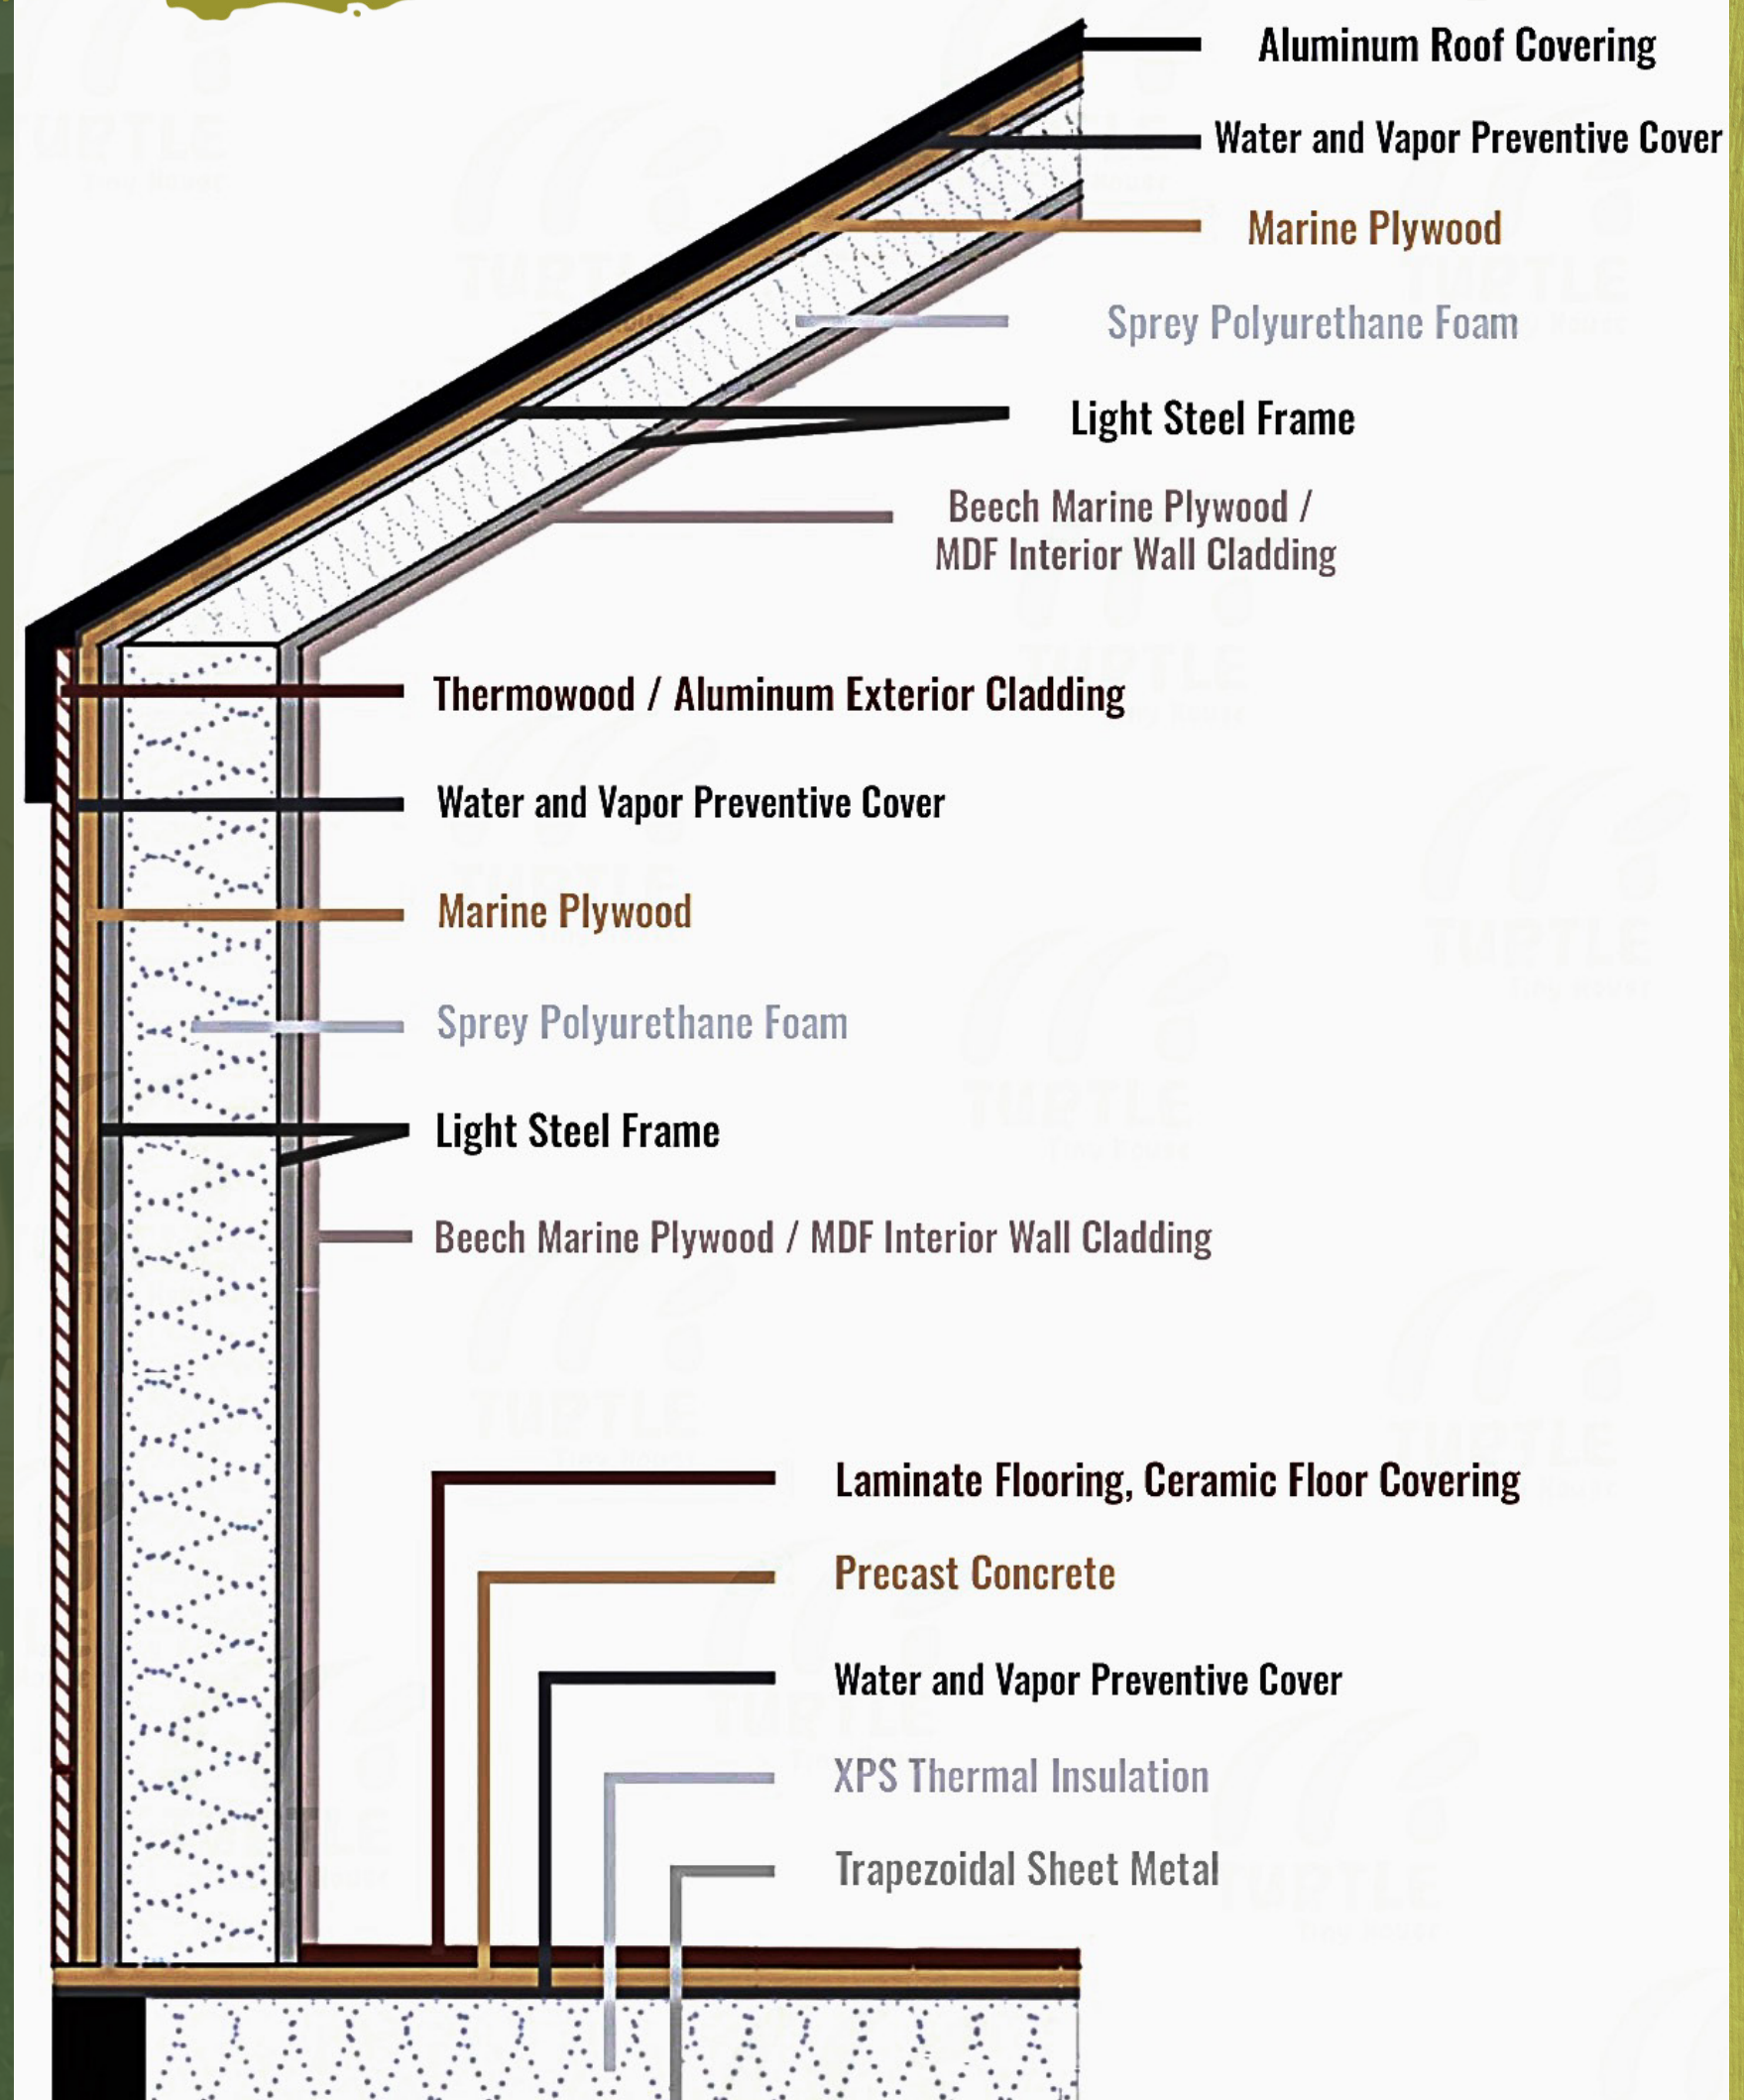

TURTLE 7,00 SUITE

Turtle 7,00

SUITE

**In minimal living, simplicity
meets comfort...**

A photograph of a forest with tall, thin evergreen trees. In the foreground, a large, thick tree trunk is visible on the right side. The text is overlaid in the center of the image.

Which technical materials do we use at Turtle?

Turtle 7,00

SUITE

Base Model Price : 31.500,00 €

TECHNICAL SPECIFICATIONS

- 9,70 m. x 2,55 m. x 3,20 m. ~ 4,00 m.
- Trailer: Double Axle - Braked Coupling (Knott)
- Galvanized Light Steel Construction
- Mechanical Installations
- Electrical Installation
- Windows and Joinery
 - Tempered Glass, Pimapen Brand PVC Joinery (Including Swatter)
- 15.000 Btu/h Air Conditioning Infrastructure
- Exterior Wall Cladding
 - Thermowood Finnish Pine and Aluminium
- Water Heater Infrastructure
- Kitchen Cabinet
- Bedroom Wardrobe
- Bar Table
- Coat rack
- Bathroom Cabinet
 - Mirror
 - Bathroom Tall Cabinet
- Laminate Parquet Floor Covering
- Oak Solid Wood Kitchen and Bar Table Countertop
- Loft Floor Exit Stair Cabinet and Solidwood Steps
- Sanitary Ware
 - Farm Type Ceramic Sink (Bocchi)
 - Sink Mixer (HansGrohe)
 - Bowl Sink (Bocchi)
 - Sink Mixer (Vitra)
 - Closet (Vitra S20 Rimex)
 - Black Profiled and Tiled Shower Cabin
 - Shower Jet (Vitra)